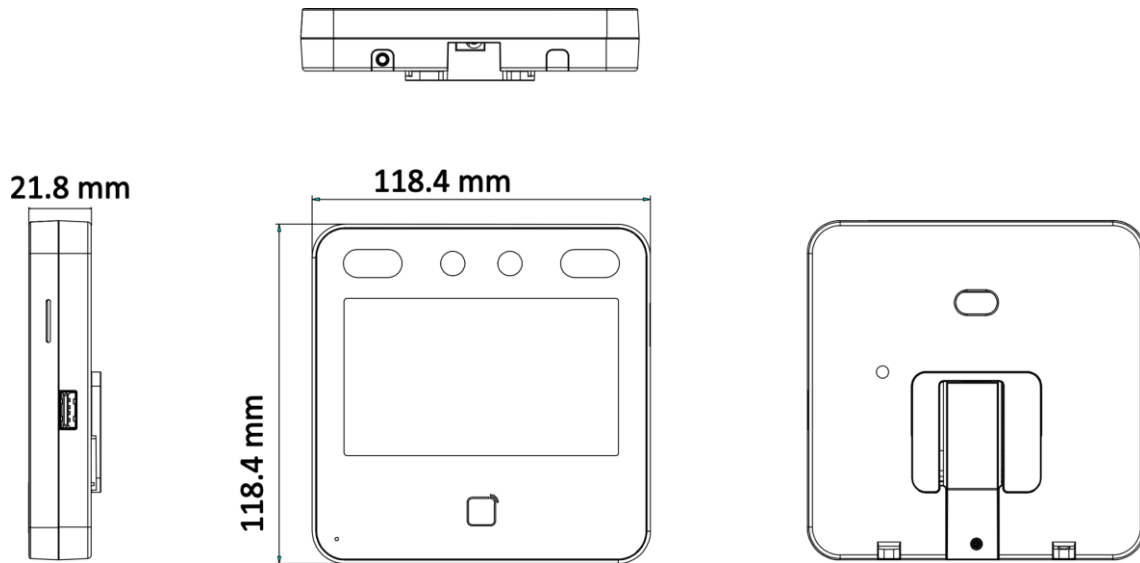

Application environment	Indoor
Installation	Wall Mounting; Base Mounting
Language	English, Spanish (South America), Arabic, Thai, Indonesian, Russian, Vietnamese, Portuguese (Brazil), Korean; Japanese

▪ Available Model

DS-K1T343EWX

▪ Dimension